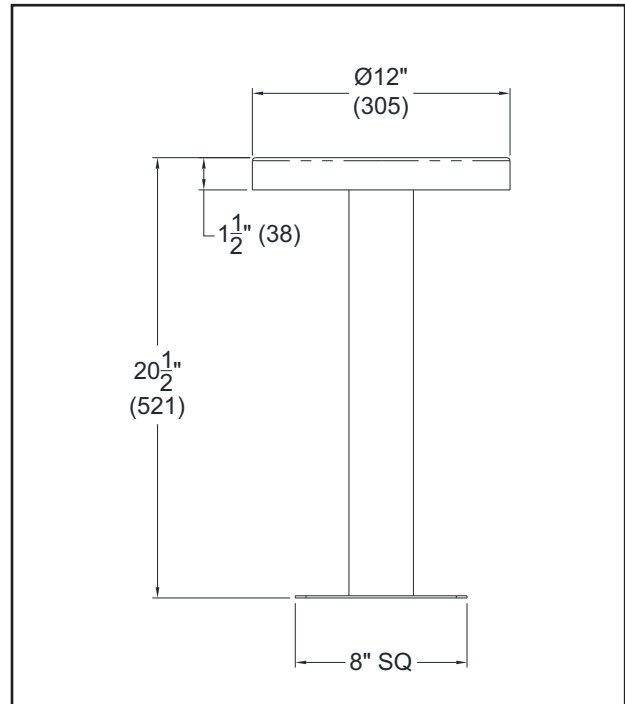

The -WDS is fabricated of type 304 stainless steel with exposed surfaces polished to a #4 satin finish. The mounting base plate includes  $\text{Ø}3/8'' \times 1''$  long punching for anchoring to floor. Floor anchors and anchoring hardware are provided by the installer.